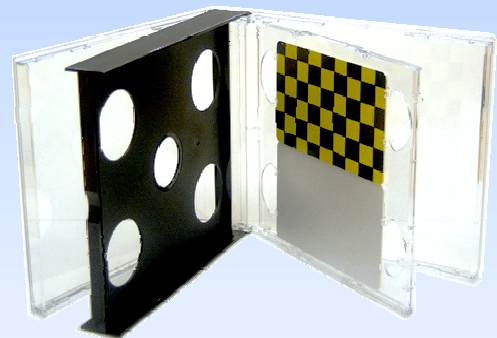

TRAY FOR GSM CARD

140 x 120 mm

SMART CARD TRAY

For 2 cards

to be inserted in a standard cd box or a multipack

Color : clear polished

Packing : 10 192 units per pallet (standard bulk)

Smart card tray

+ standard cd box

Smart card tray

+ multipack